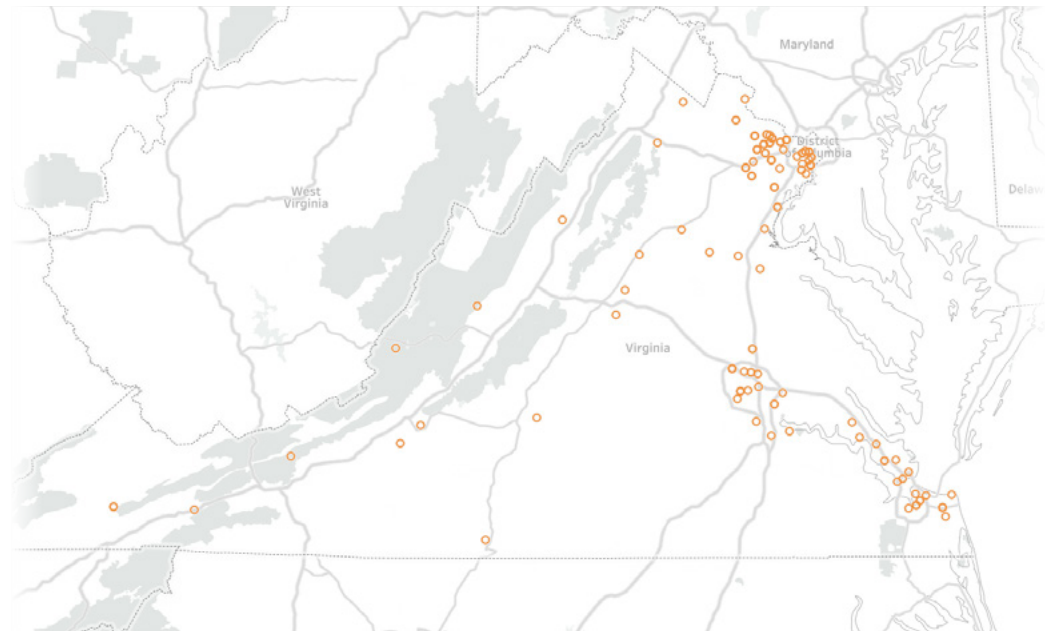

280,800

JOB IN VIRGINIA DEPEND ON CANADA-U.S. TRADE AND INVESTMENT

TOP 3 CANADIAN-OWNED EMPLOYERS IN VIRGINIA:

1. CGI: 3,506 jobs
2. GeoEye: 644 jobs
3. Stanley Associates Inc: 551 jobs

SOURCE: The Trade Partnership, Uniworld Online, Dun & Bradstreet and the Government of Canada. Value of exports in USD. Based on most recent available data - goods exports: 2016, services exports: 2015. Map © OpenStreetMap contributors.