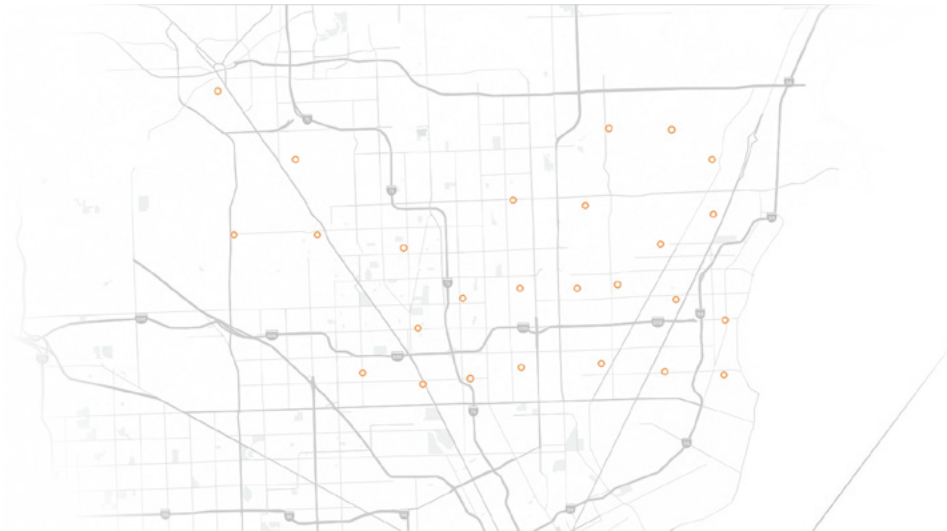

9 District

CANADA: YOUR MOST IMPORTANT TRADE AND INVESTMENT PARTNER

Annual value of goods & services exports to Canada from Michigan's 9th Congressional District:

\$3.6 billion

1,952

JOB IN DISTRICT 9 ARE SUPPORTED BY 37 CANADIAN-OWNED COMPANIES

TOP 3 CANADIAN-OWNED EMPLOYERS IN DISTRICT 9:

1. Guelph Tool: 500 jobs
2. Milliken Millwork: 280 jobs
3. The AIM Group: 225 jobs

Canada shares more than a long border with the United States – our two countries participate in joint stewardship of immense national resources, a shared commitment to principled democracy and a long history of military co-operation. Over 200 million people and billions of dollars of goods and services cross the Canada-US border every year, helping to maintain the economic prosperity, security, and quality of life for the people in both countries. This

relationship of free and fair trade boosts economic growth and creates jobs for thousands of households in Michigan and millions more across the country. As voters on both sides of the border increase pressure on lawmakers to tackle imbalanced trading practices, it is important that policies targeting unfair traders don't inadvertently harm the mutually beneficial trade ties between Canada and the United States.

SOURCE: The Trade Partnership, Uniworld Online, and Dun & Bradstreet. Value of exports in USD. Based on most recent available data - goods exports: 2016, services exports: 2015. Map © OpenStreetMap contributors.