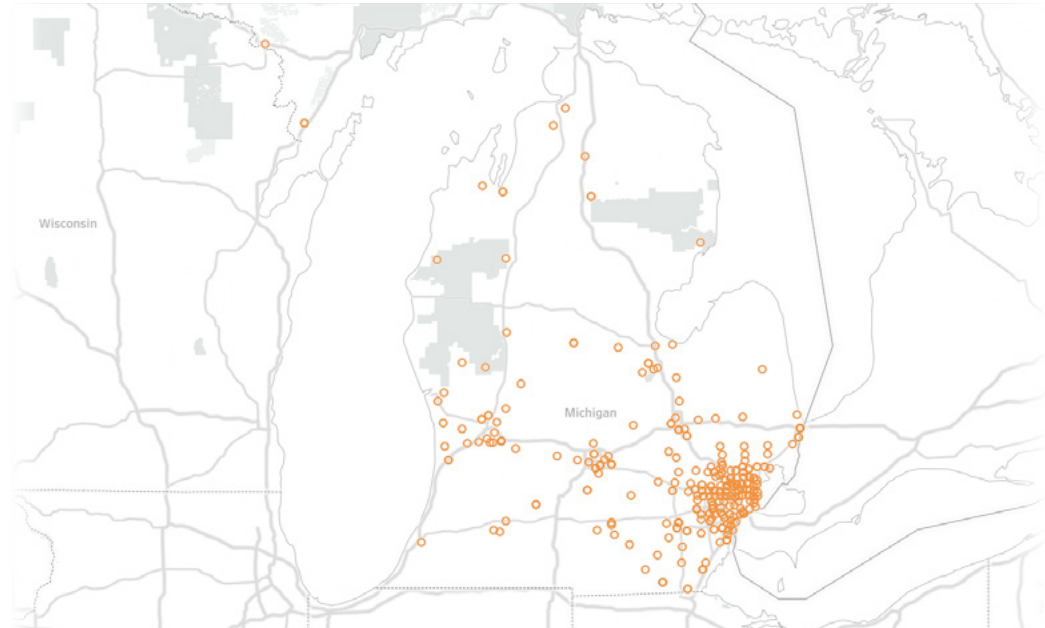

259,000

JOB IN MICHIGAN DEPEND ON CANADA-U.S. TRADE AND INVESTMENT

TOP 3 CANADIAN-OWNED EMPLOYERS IN MICHIGAN:

1. Magna Mirrors: 2,970 jobs
2. Magna Interiors: 1,141 jobs
3. Ballard Power Systems: 1,100 jobs

SOURCE: The Trade Partnership, Uniworld Online, Dun & Bradstreet and the Government of Canada. Value of exports in USD. Based on most recent available data - goods exports: 2016, services exports: 2015. Map © OpenStreetMap contributors.