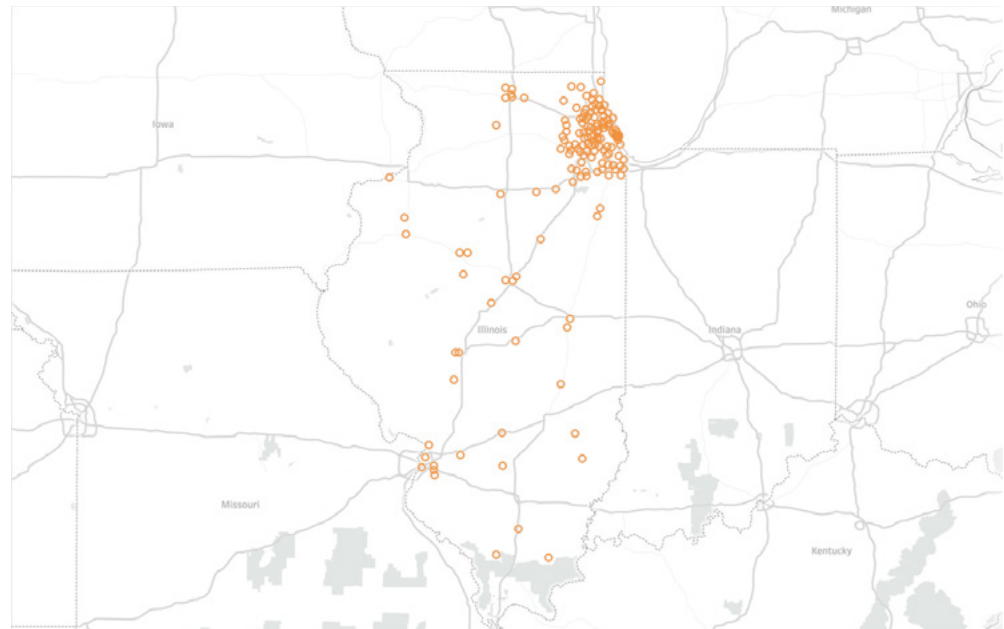

344,300

JOB IN ILLINOIS DEPEND ON CANADA-U.S. TRADE AND INVESTMENT

TOP 3 CANADIAN-OWNED EMPLOYERS IN ILLINOIS:

1. BMO Harris Bank: 10,642 jobs
2. Illinois Central Railroad: 3,453 jobs
3. BMO Financial Corp: 2,661 jobs